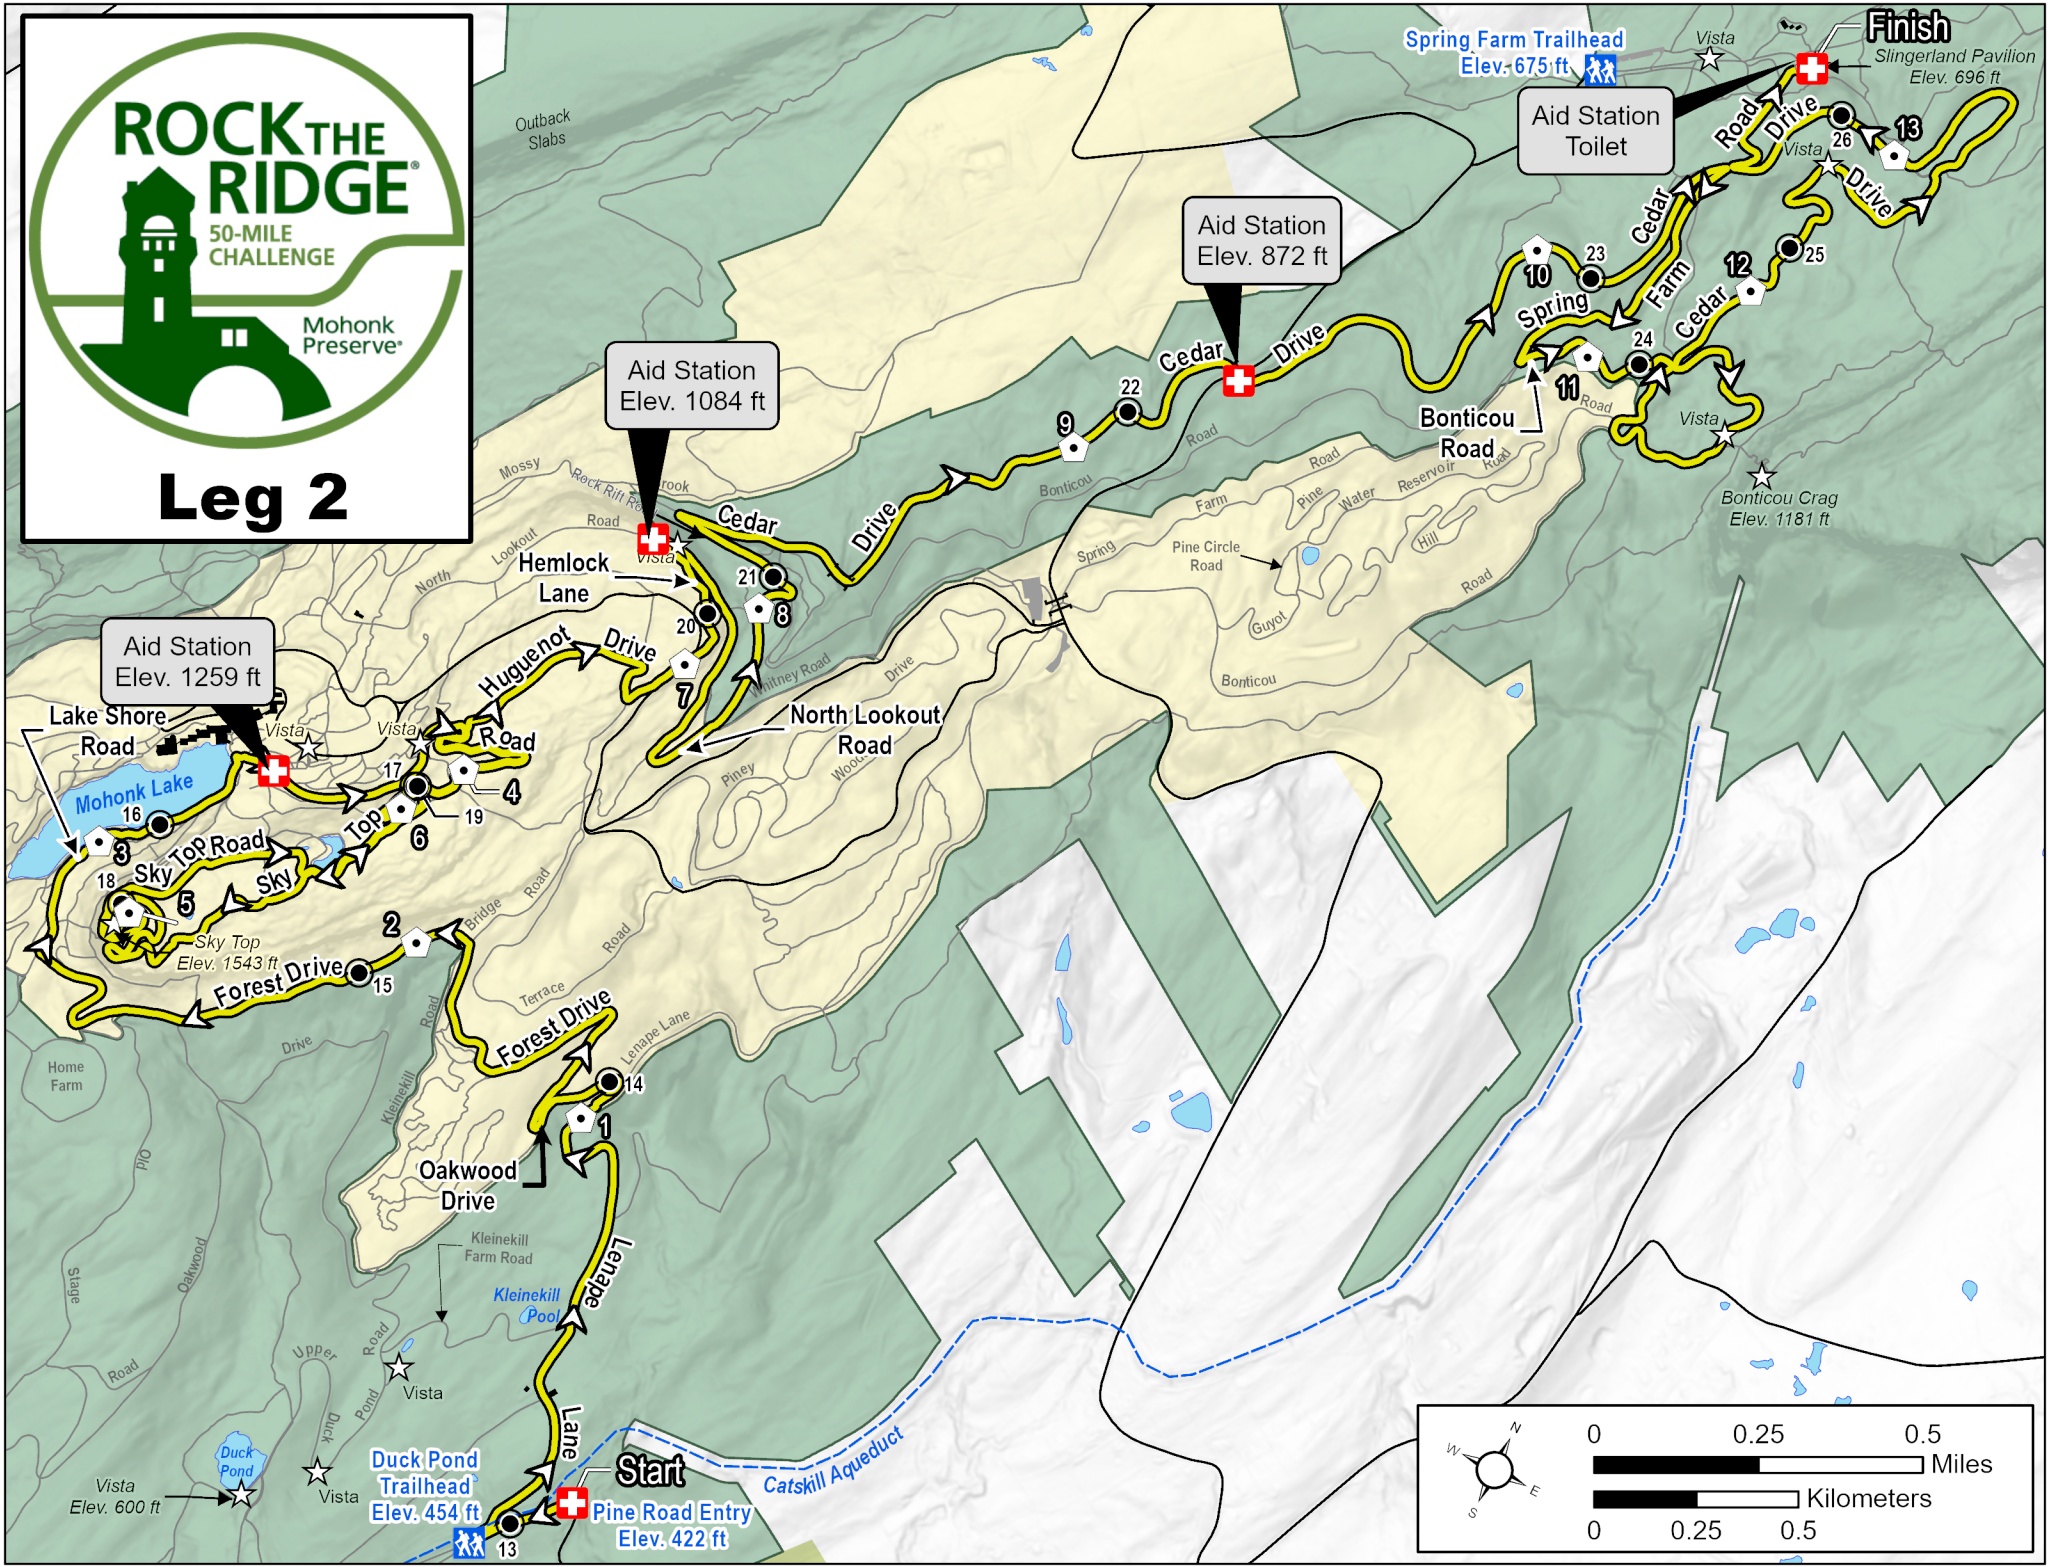

Leg 2

Leg 2: Pine Road/Sky Top/Slingerland Pavilion

≈13.3 Miles

Turn-by-turn:

0.0 STRAIGHT on Lower Duck Pond Rd; 0.2 SHARP RIGHT on Lenape Ln; 1.0 LEFT on Oakwood Dr; 1.3 SHARP RIGHT on Forest Dr; 2.5 STRAIGHT on Woodland Drive Short Cut; 2.6 RIGHT on Forest Dr; 2.8 RIGHT on Lake Shore Rd; 3.2 RIGHT on Huegonot Drive; 3.6 RIGHT on Sky Top Rd; 6.5 RIGHT on Huegonot Dr; 6.8 LEFT on Hemlock Ln; 6.88 STRAIGHT across Garden Rd on Hemlock Ln; 7.1 SHARP RIGHT on North Lookout Rd; 7.6 LEFT on Bonticou Rd; 7.9 LEFT on Rock Rift Rd; 8.1 SHARP RIGHT on Cedar Dr; 10.2 SHARP RIGHT on Spring Farm Rd; 10.8 LEFT on Bonticou Rd; 11.1 STRAIGHT across Cedar Dr on Bonticou Rd; 11.5 RIGHT on Cedar Dr; 11.7 STRAIGHT across Bonticou Rd on Cedar Dr; 12.4 STRAIGHT on Cedar Drive EXT; 12.8 RIGHT on Cedar Dr; 13.1 RIGHT on Spring Farm Rd; 13.3 Finish Leg 2 at Slingerland Pavilion

Elevation Gain: +1,558 ft; Elevation Loss -1,281 ft